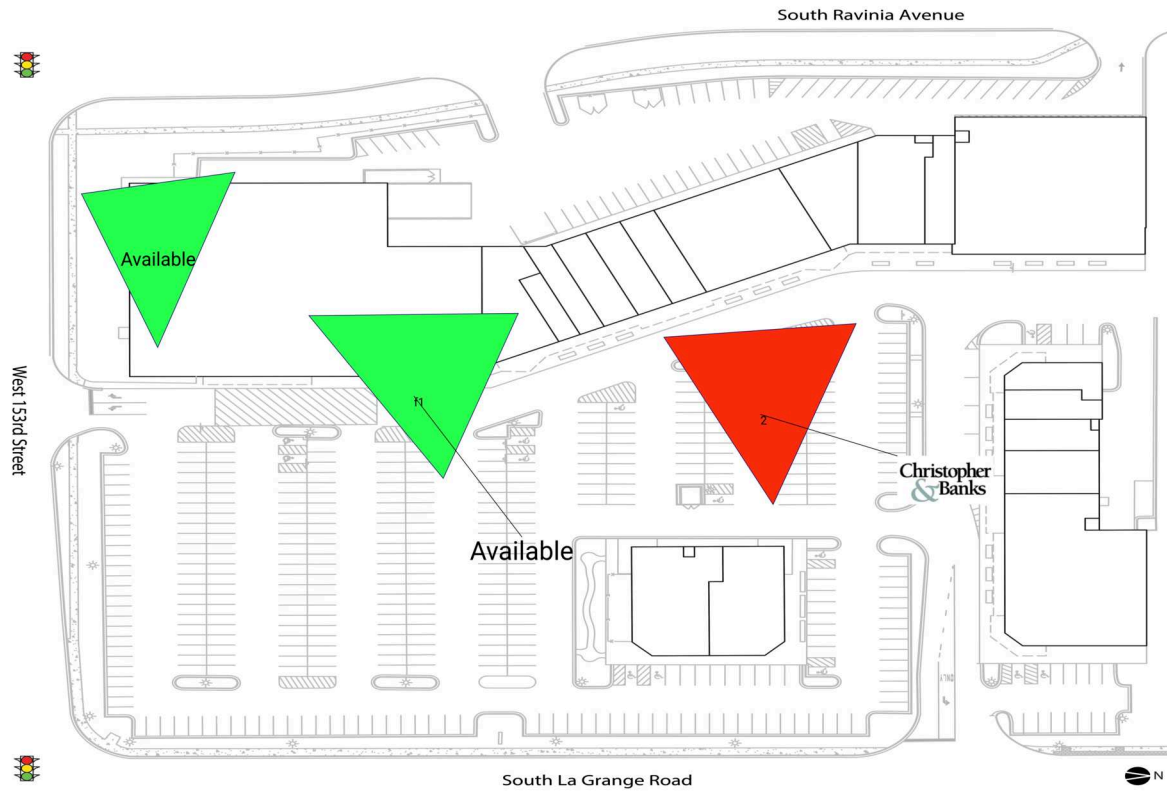

# West east property

Atlanta-Sandy Springs-Roswell, GA

33.4255, -111.94

## Available Space

f1	0 SF
H	0 SF
3	0 SF

## Current Retailers

1	Cherry	45,000 SF
2	Christopher & Banks	783,682 SF