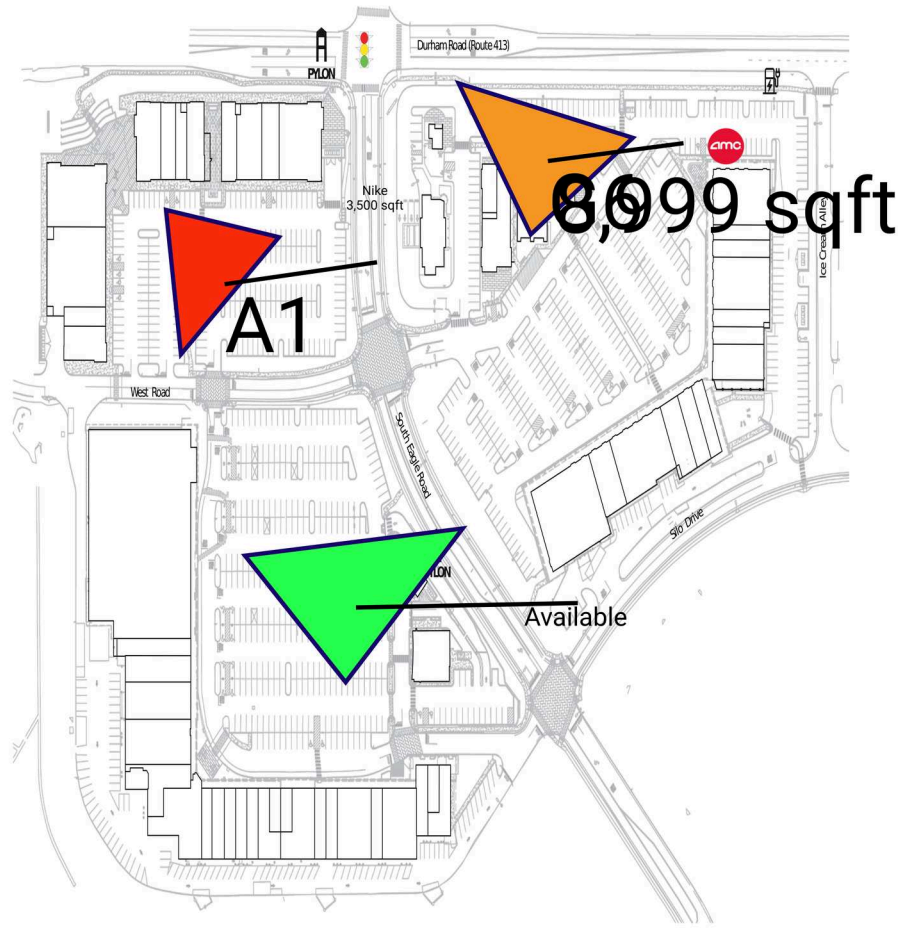

Salon Park 29-9

Bakersfield, CA

32.7, -117.2467

Point Luma | San Deigo, CA 897932

Available Space

h7 0 SF

Current Retailers

G6	AMC Theatres	8,999 SF
8	1st Franklin Financial	987 SF