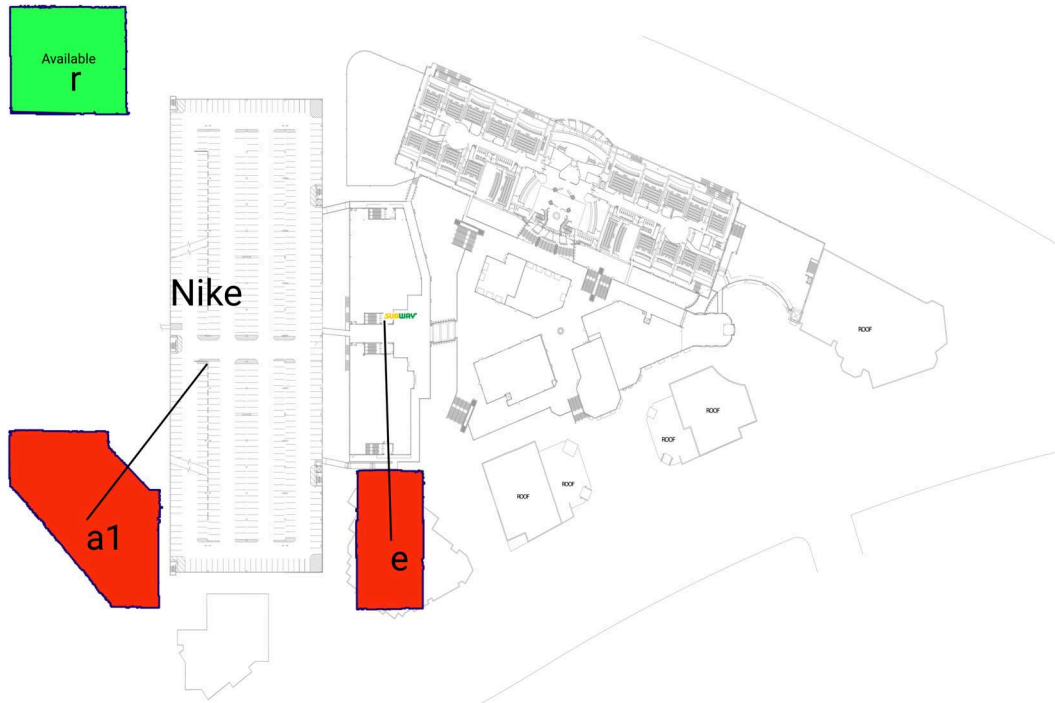

Vaish Test property

Altoona, PA

32.7, -117.2467
Point Luma | San Diego, CA 981739

Current Retailers

a1	Nike	0 SF
e	Subway	0 SF