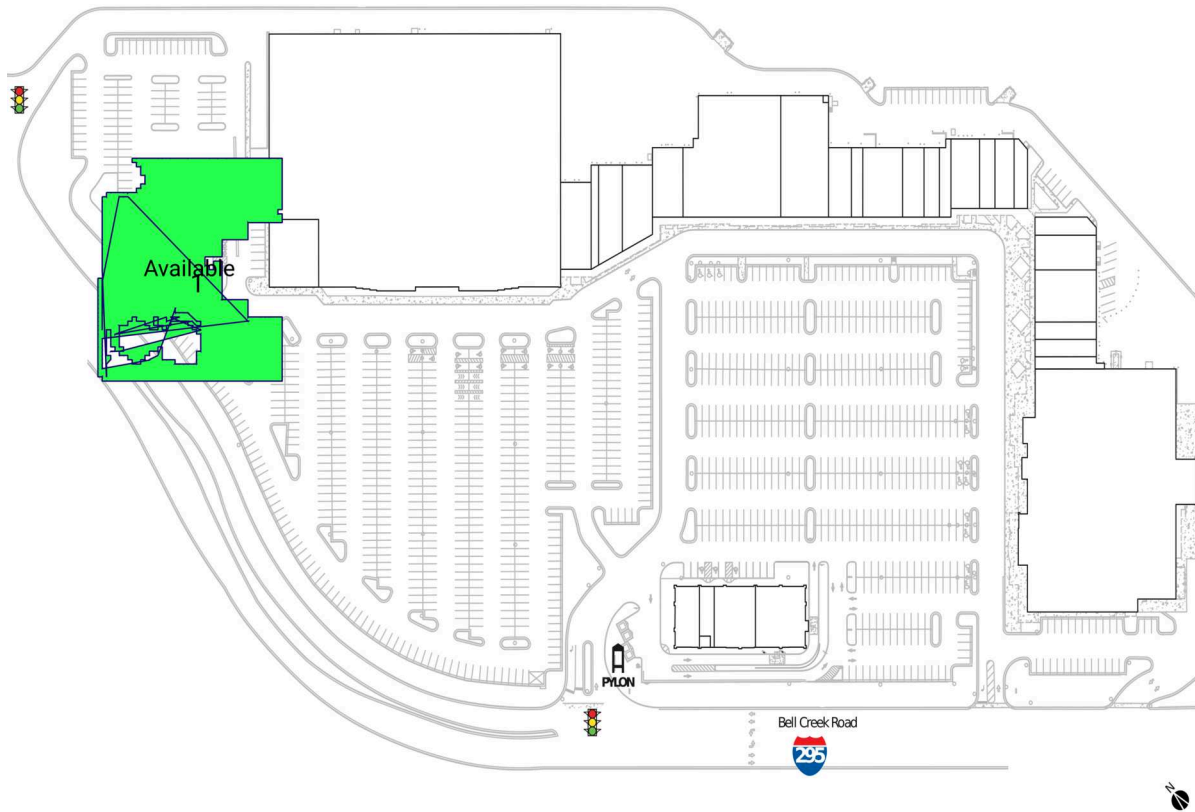

# New brixmore

33.366, -111.8794  
Point Luma | Mesa, AZ 00932

## Available Space

1 0 SF

## Current Retailers

2 New Bottle 1,230 SF