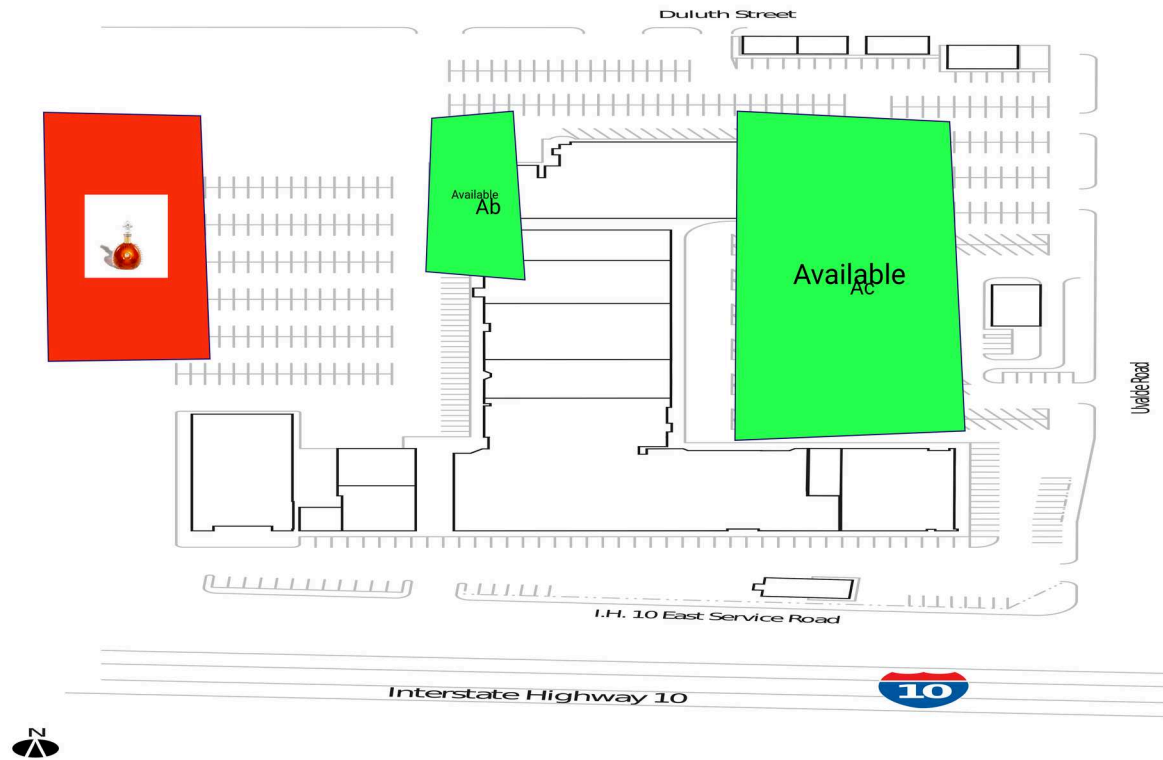

Connexion

Binghamton, NY

34.0193, -84.3129
1570 Holcomb Bridge Road | Roswell, GA 0987

Available Space

Ab	0 SF
Ac	9,630 SF
1	1,230 SF

Current Retailers

Aa	Nike	1,230 SF
Zone 1	Bottle	42,000 SF
	Best Buy	8,958 SF