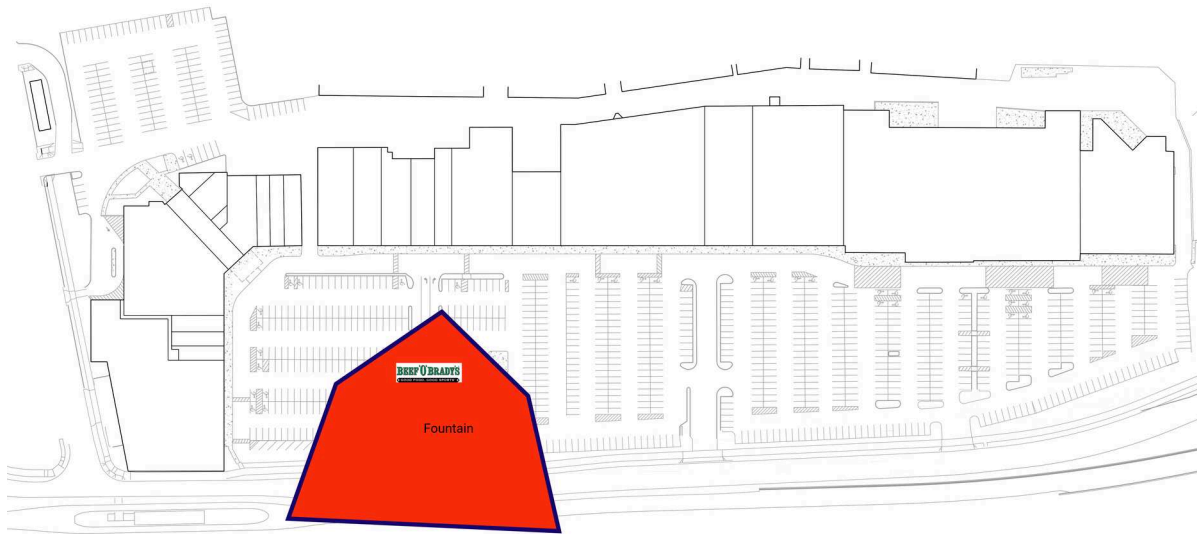

## Current Retailers

Fountain	Beef 'O' Brady's	0 SF
Ground floor	Embee	2,000 SF